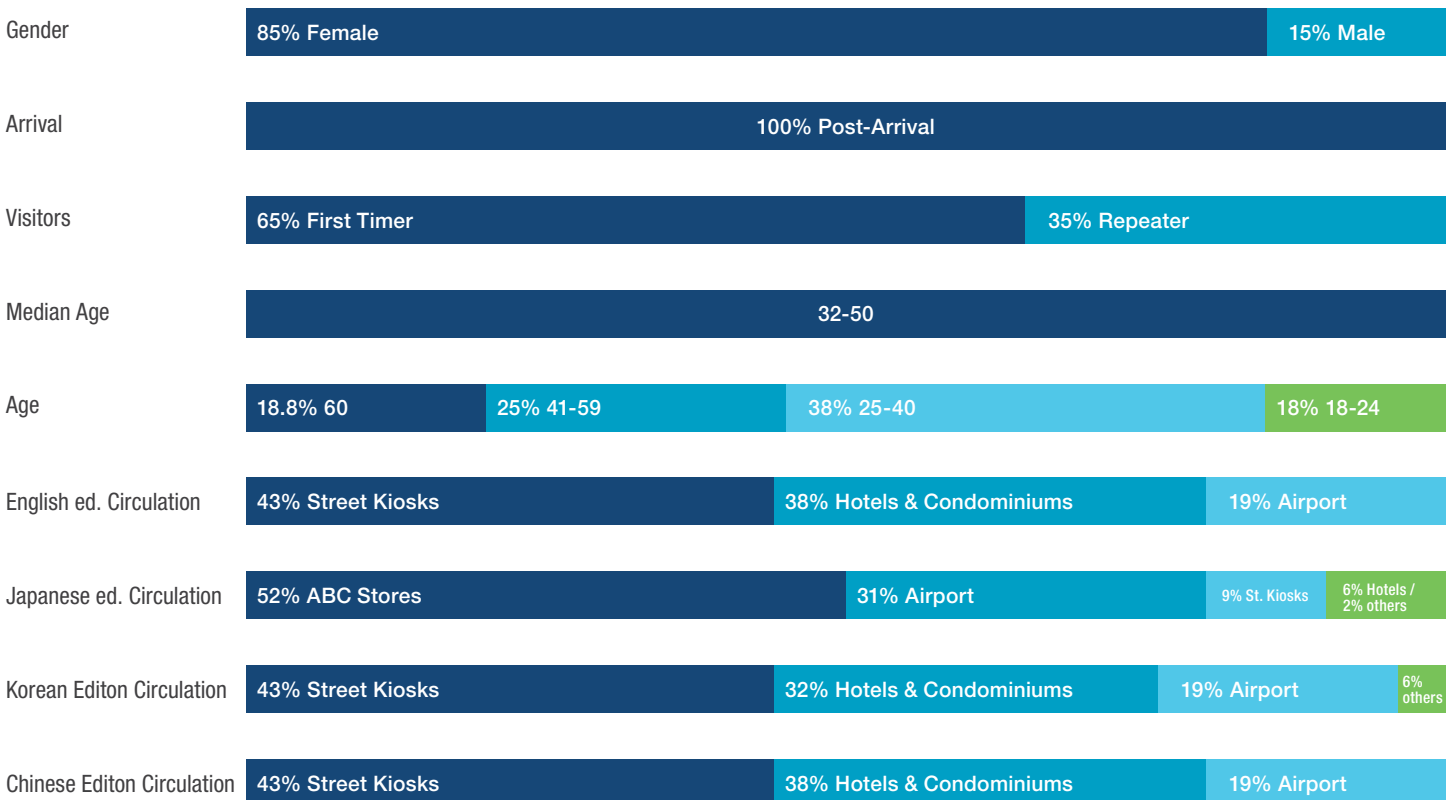

Demographic