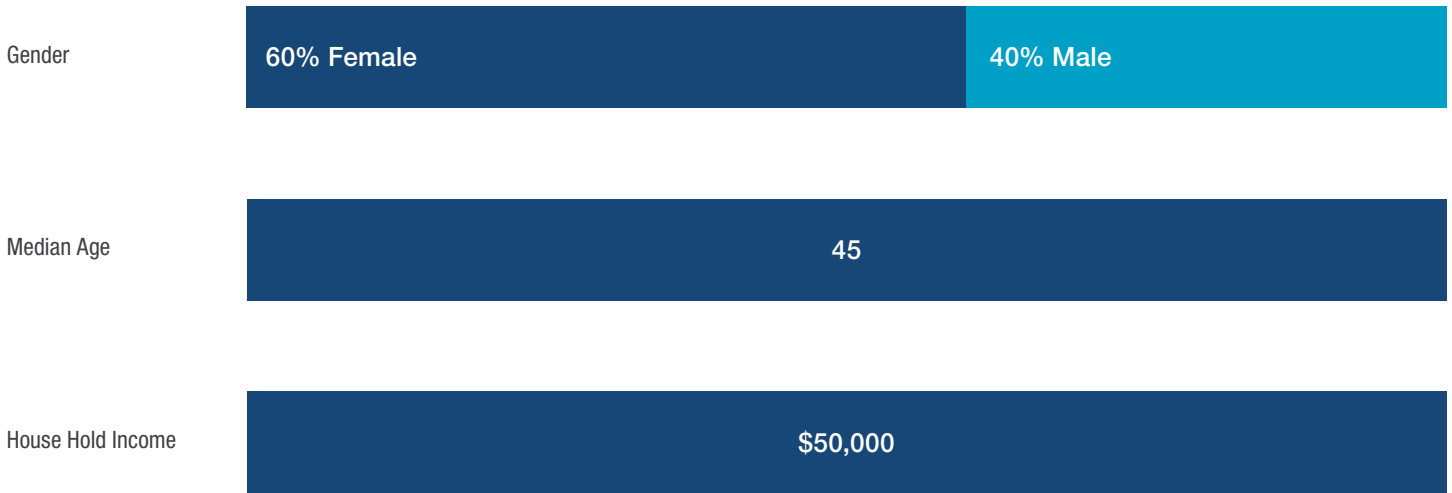

Hawaii Style

National Distribution Through Major Japanese Book Stores

Ei Publishing is best known for Hawaii Style and Hawaii Bon. Hawaii Style magazines are sold at major bookstores throughout Japan with circulation of 150,000. Hawaii Style features the “lifestyles of local people” that are not featured in most guidebooks.

Hawaii Style features updated information on shopping, restaurants, hotels, activities, Hawaiian art and culture, in depth by the editorial team in Hawaii. Readers range from their 30’s to 60’s with a majority of women in their 30’s to 40’s who have a strong interest in Hawaii. Sub-targets consist of current and prospective retirees who seek long stays in Hawaii or are considering retirement plans that involve immigration to the islands. Hawaii Style provides an inside look to local lifestyle in paradise.

Issuance: Quarterly | **Language:** Japanese | **Circulation:** 150,000 | **Cost for Readers:** ¥1,000 (approximately $10.00 USD)

Distribution: Sold in major bookstores throughout Japan & by subscription

Designated Media for Merchants at: Ala Moana Center, Royal Hawaiian Center

Past Topics Featured: Deep Hawaii: Top 30 Scenes, Playing, Gourmet and Goods, Top Recommendations on how to Enjoy Hawaii.