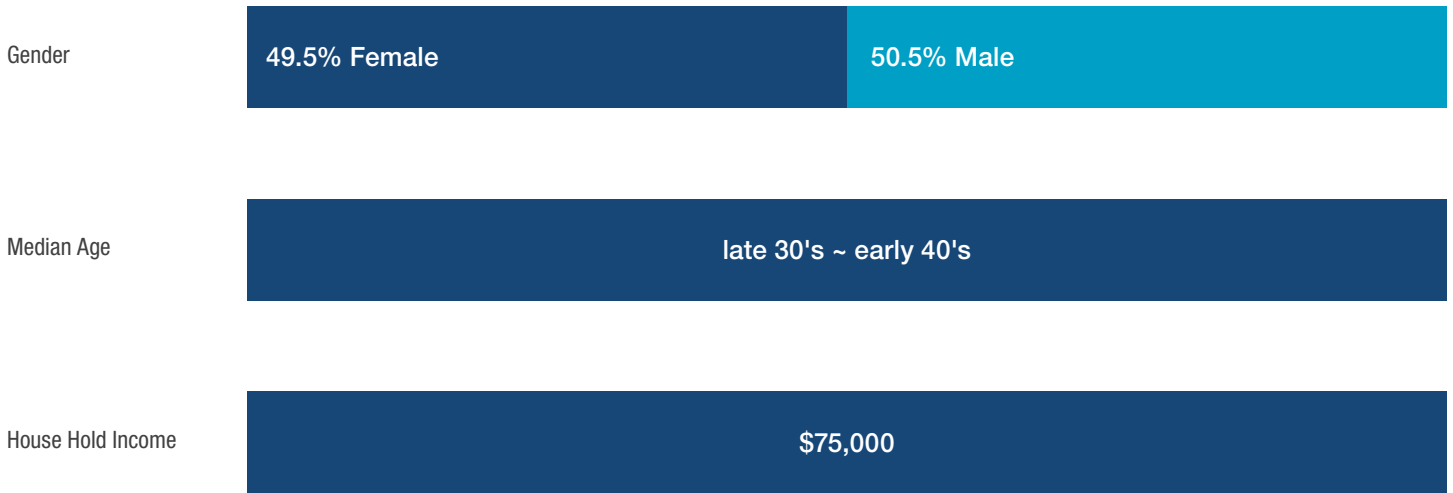

JAL Skyward

Reach Every Traveler Aboard Japan's Largest Airline Carrier

Japan Airlines (JAL) is Japan's largest airline carrier, flying more than 5 million passengers to America each year. There are multi-media and multi-language opportunities using a variety of media, including in-flight magazines and in-flight videos. JAL's worldwide network serves 43 cities, in 25 countries, around the globe.

With both Japanese and English sections, Skyward magazine is an excellent medium to reach the Japanese market. JAL is the largest overseas airline in Japan, flying over 32% of the flights in and out of the country. This monthly in-flight magazine is regarded as a high quality, interesting, informative, and entertaining publication. It features destination stories, news topics, essays by famous people, and interviews.

Issuance: Monthly | **Language:** Japanese, Chinese, English | **Circulation:** 750,000 | **Cost for Readers:** Free

Distribution: Seat pockets on every JAL international flight

Designated Media for Merchants at: Ala Moana Center

Past Topics Featured: Hawaii: A Tie Between Aloha and the Locals; Okinawa: Relax, Refresh: Ryukyo Resort; Seven Seas in Japan.